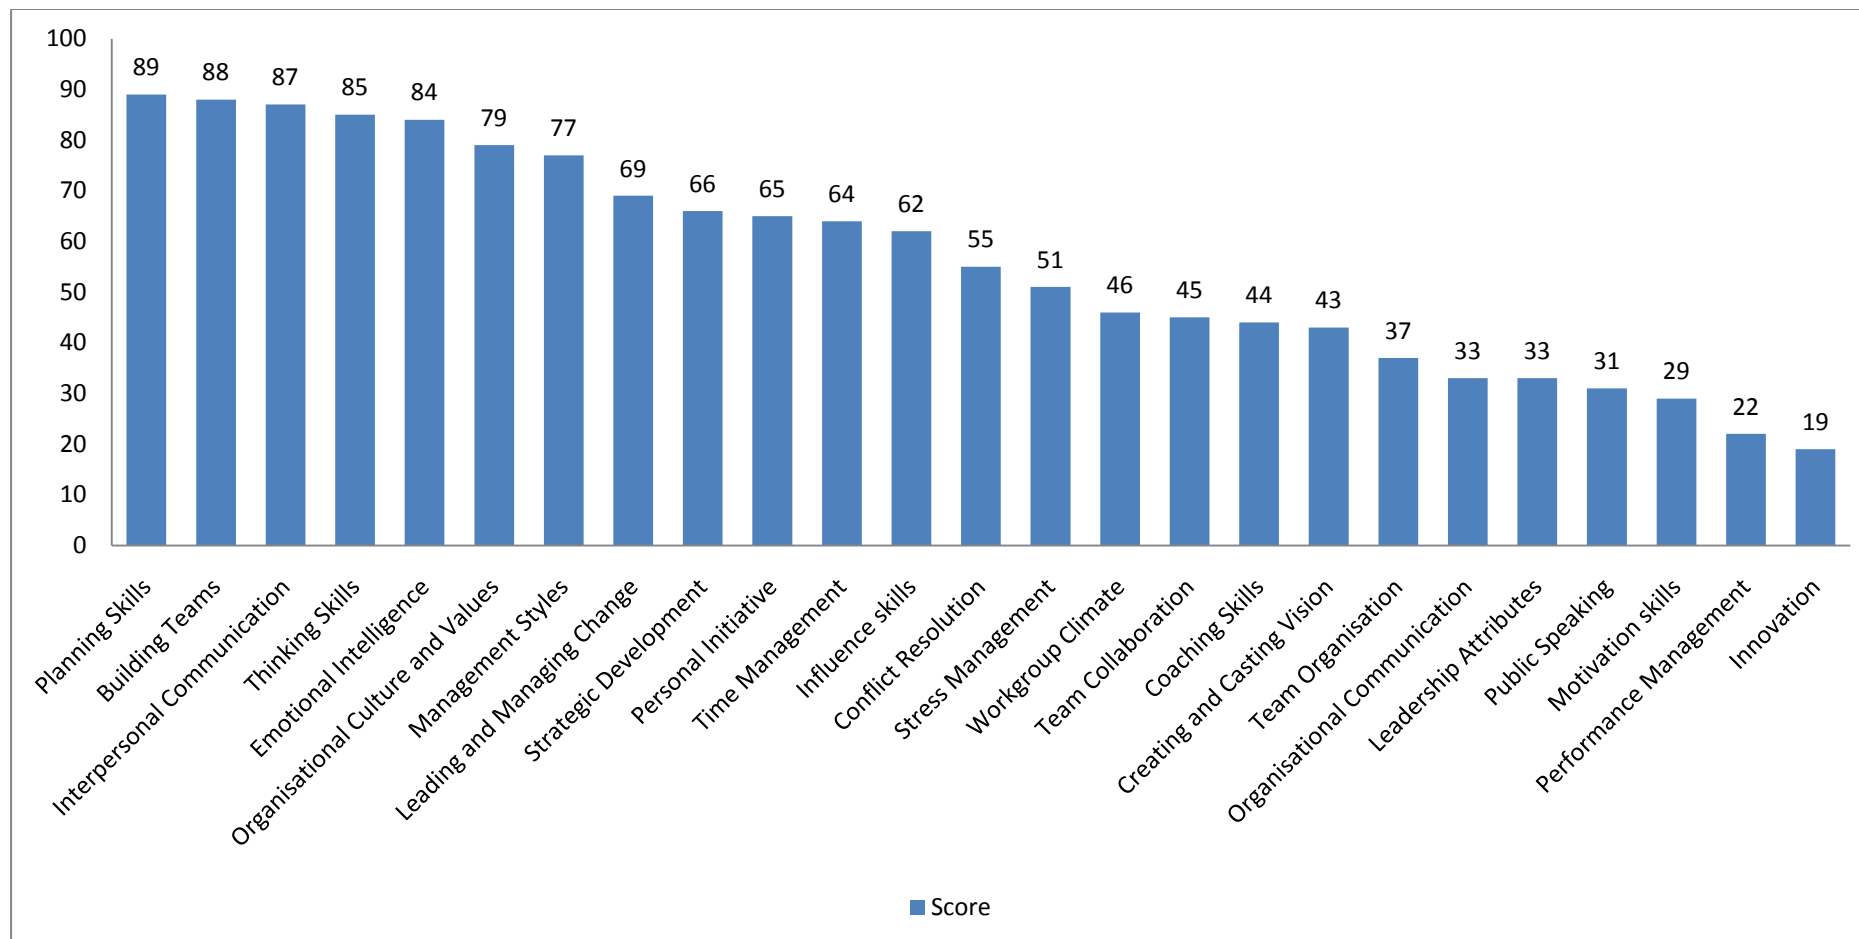

Sample Survey Result for Management Training Analysis

Management Training Australia

P: PO Box 281, Vermont, Victoria 3133, Australia

W: www.mtaustralia.com E: answers@mtaustralia.com P : +61 3 92566004, F : +61 3 9445 9243